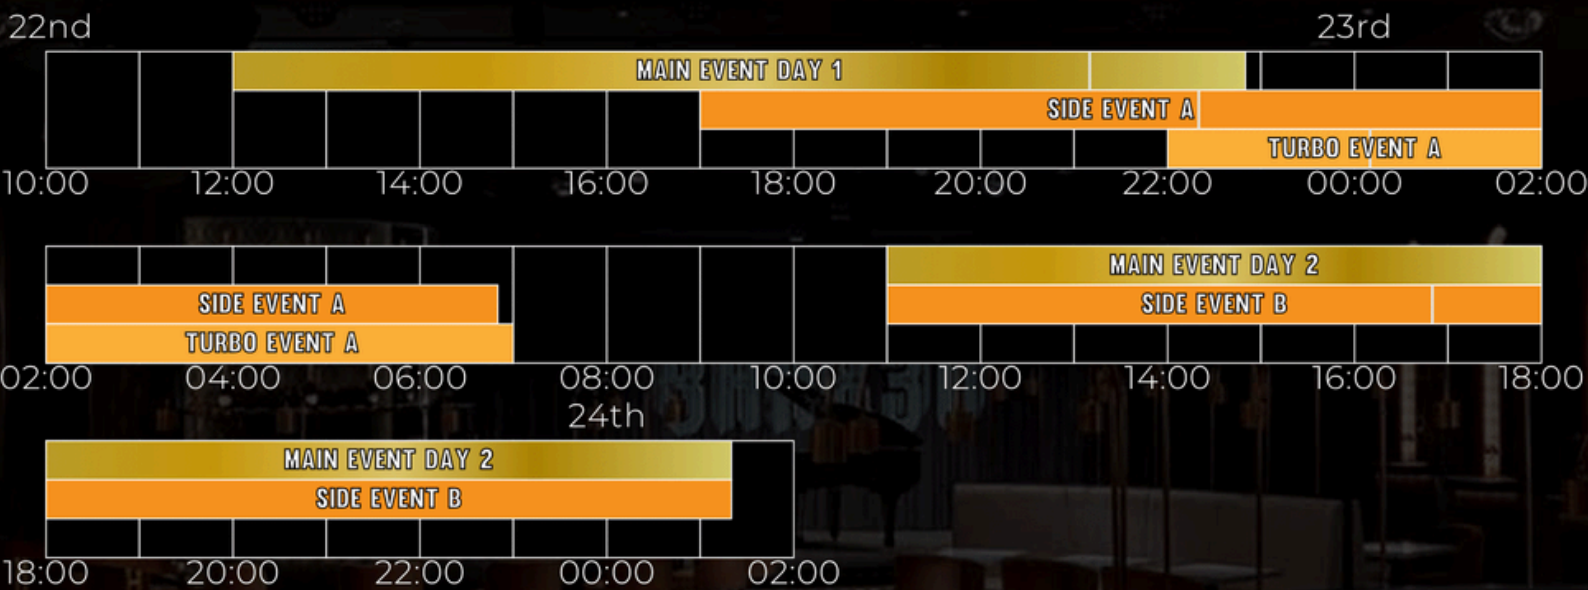

# RISING SUN SATELLITE SERIES

ORGANISED BY JAPAN POKER PROMOTION

FEB  
2025

## <<SCHEDULE>>

DATE	TIME	TOURNAMENTS	施設利用料	CHIPS	LATE REGISTRATION
22 <sup>nd</sup> February	12:00	MAIN EVENT DAY1	¥1,000,000	250,000	21:10
	17:00	SIDE EVENT A	¥300,000	200,000	22:20
	22:00	TURBO EVENT A	¥100,000	100,000	24:10
23 <sup>rd</sup> February	11:00	MAIN EVENT DAY2	-	-	-
	11:00	SIDE EVENT B	¥300,000	200,000	16:50